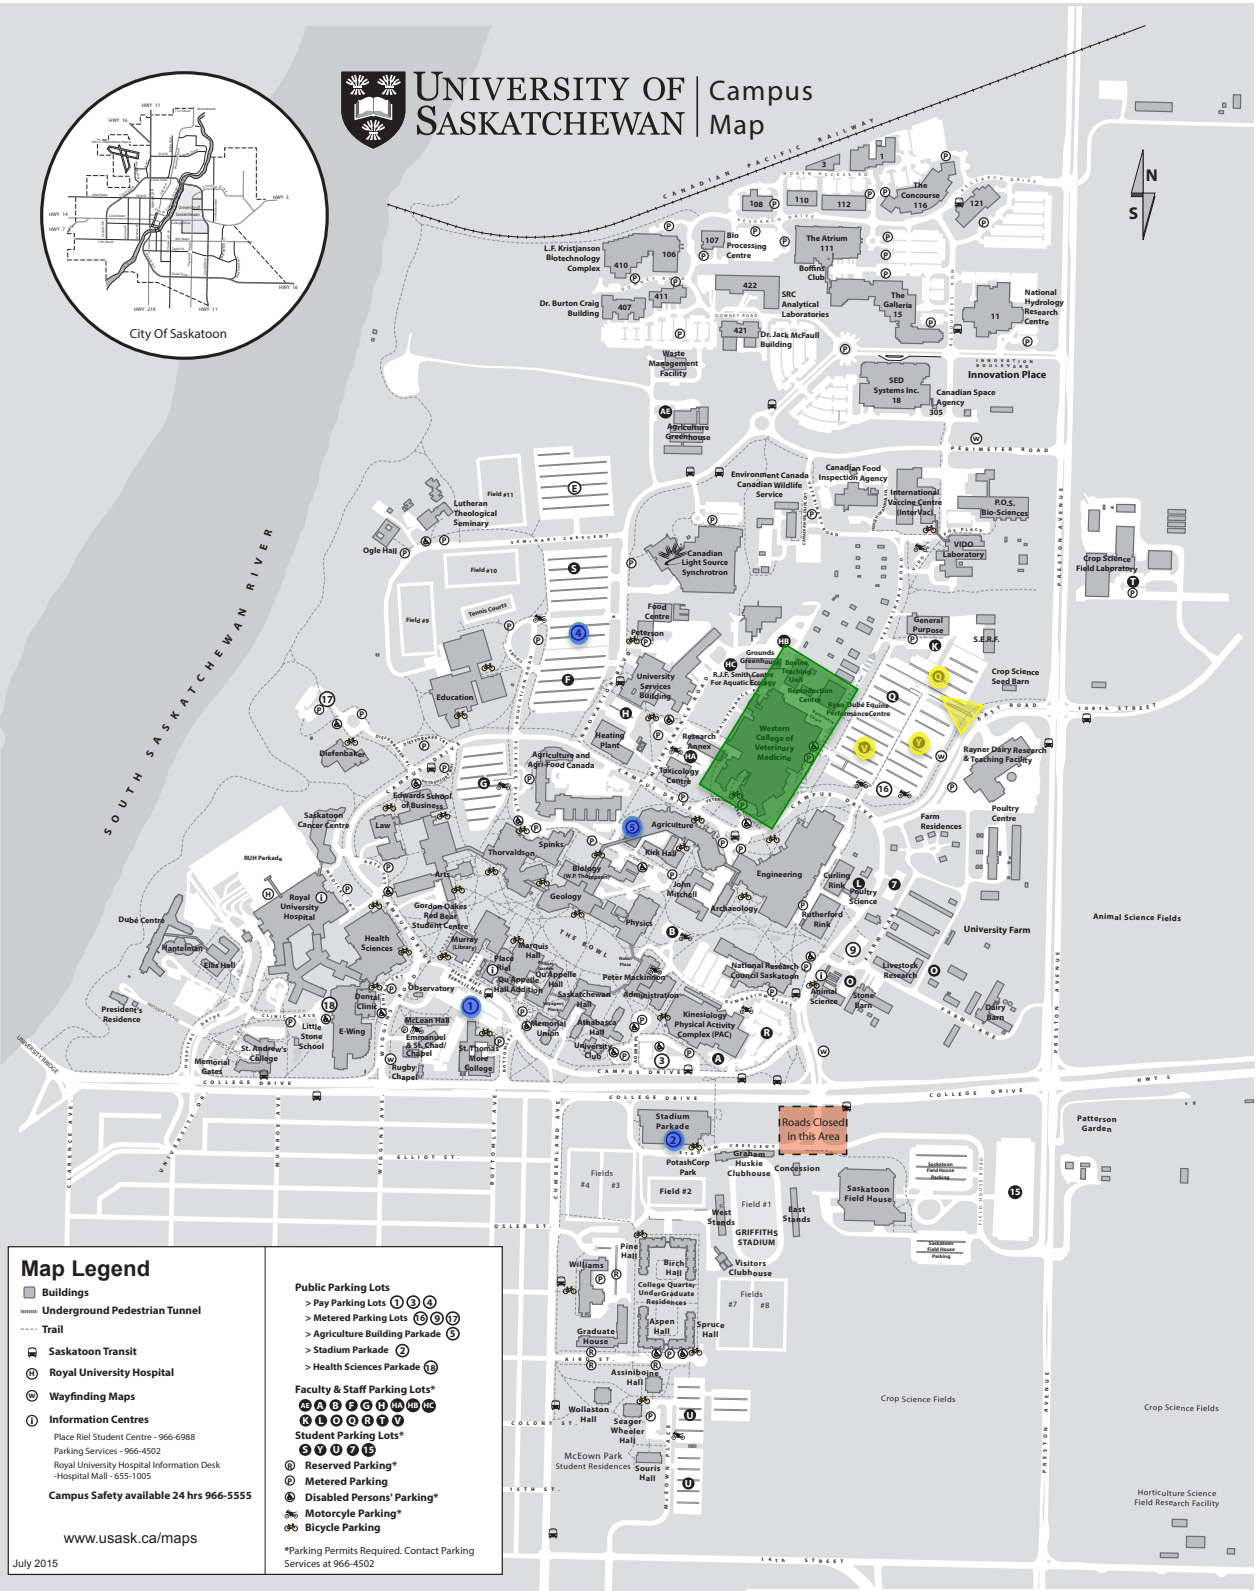

UNIVERSITY OF SASKATCHEWAN Campus Map

Map Legend

- Buildings
 - Underground Pedestrian Tunnel
 - Trail
 - Saskatoon Transit
 - Royal University Hospital
 - Wayfinding Maps
 - Information Centres
 - Place Riel Student Centre - 966-6988
 - Parking Services - 966-4502
 - Royal University Hospital Information Desk - Hospital Mall - 655-1005
 - Campus Safety available 24 hrs 966-5555**
 - www.usask.ca/maps
 - July 2015
-
- Public Parking Lots**
 - > Pay Parking Lots ① ③ ④
 - > Metered Parking Lots ⑩ ⑪ ⑫ ⑬
 - > Agriculture Building Parkade ⑤
 - > Stadium Parkade ②
 - > Health Sciences Parkade ⑮
 - Faculty & Staff Parking Lots***
 - Ⓐ Ⓑ Ⓒ Ⓓ Ⓔ Ⓕ Ⓖ Ⓗ Ⓘ Ⓚ Ⓛ Ⓜ Ⓝ
 - Student Parking Lots***
 - ① ② ③ ④ ⑤ ⑥ ⑦ ⑧ ⑨ ⑩ ⑪ ⑫ ⑬ ⑭ ⑮ ⑯ ⑰ ⑱ ⑲ ⑳
 - Reserved Parking*
 - Metered Parking
 - Disabled Persons' Parking*
 - Motorcycle Parking*
 - Bicycle Parking
- *Parking Permits Required. Contact Parking Services at 966-4502

- Student Lot** – Free parking after 4 p.m. on Friday, September 20, and all-day Saturday, September 21. Space limited
- Pay Lot** – payment due upon exit to the lot; payment by cash, coin or credit card available
- Vetavision Location** – Where the fun begins!
- Access to Student Lots via East Road**